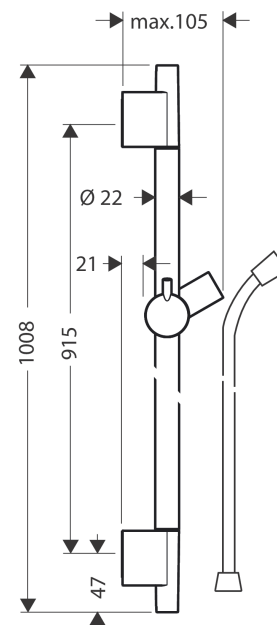

### Shower bar S Puro 90 cm with shower hose

Surfaces: **Matt Black** Article Number: **28631670**

#### Description

##### product features

- consists of: shower bar, shower hose, slider
- wall bar type: chrome-plated brass pipe
- bar width: 22 mm
- fully chrome-plated metal shower slide
- slide with locking mechanism
- slide inclination angle steplessly adjustable
- inclination angle adjustable via raster
- chrome-plated wall supports

#### Scale drawing

**Unica**  
**Shower bar S Puro 90 cm with shower hose**  
 Surfaces: **Matt Black** Article Number: **28631670**

Installation examples